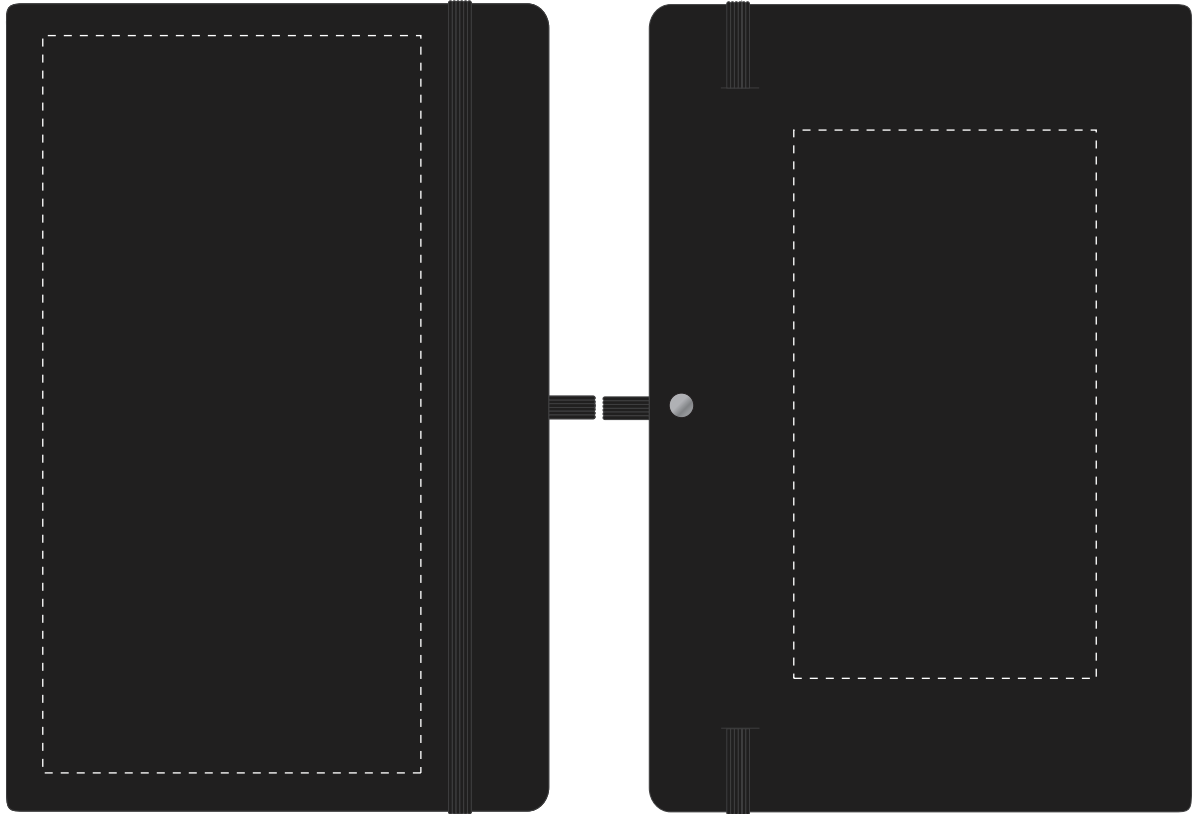

Your Ref:	Quantity:	Product Code: QS2345
Our Ref:	Version: 1	Product Colour: BLACK

PRINTING CONCERNS:**PRODUCT INFO: DUE TO THE NATURE OF THE PRODUCT THE PRINT POSITION MAY VARY BY 2 - 3 MM**

We stock this item in the following colours

**PANTONE REFERENCE(S)**

Full Colour Printing

ARTWORK SCALE 50%

Product Image for visualisation
- colours may vary

- **CENTRED TO PRINT AREA**
- **CENTRED TO NOTEBOOK**

The dashed line is to demonstrate print area and will not appear on your printed item

To proceed, please approve visual via the online system.

ARTWORK SCALE 100%
Max print area: 195mm x 100mm

ARTWORK SCALE 100%
Max print area: 145mm x 80mm